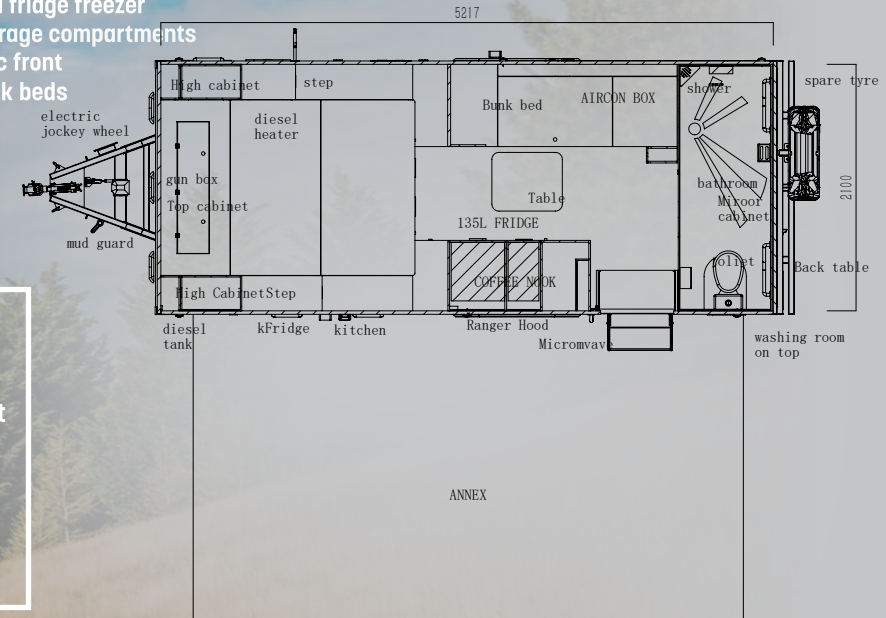

- 265/75R16 tyres
- 2x Jerry can holders
- 2x 4kg gas bottle storage
- 12" Electric brakes
- 300amp batteries
- Fire extinguisher
- Alko hitch to suit 50mm ball
- Integrated gas hot water
- Heavy duty jockey wheel
- Stereo with internal and external speakers
- 1x Spare wheel
- Extra large internal toilet and shower
- Washing machine
- Flush cartridge toilet

- Backlit mirror
- Rain Shower, soap and shampoo dispensers
- Storage in ensuite
- Internal coffee nook with sink, microwave, storage drawers and rangehood
- 157L Internal fridge freezer
- External storage compartments
- Aerodynamic front
- Full size bunk beds

- Positive pressure system
- Solar regulator D/C to DC charger
- Lino floor covering
- Bolt on stub axle (spare)
- Fully enclosable annex

OPTIONAL EXTRAS

- Second rear mounted spare tyre
- Reverse cycle air conditioner
- TV with roof mounted antenna
- Coffee machine
- Induction cooker
- 95L Fridge/Freezer
- Lithium Batteries
- SUV mat
- Caravan starter kit
- Diesel heater
- 12V fans